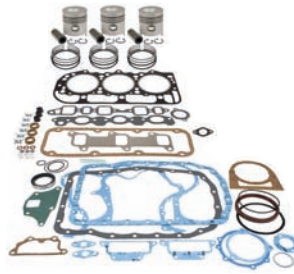

59

ENGINE OVERHAUL KITS

ENGINE OVERHAUL KITS

INFRAME KITS CONTAIN:

- Cylinder Kit
- Rod Bearings
- Main Bearing Set
- Head Gasket
- Oil Pan Gasket

MAJOR KITS CONTAIN:

- Cylinder Kit
- Rod Bearings
- Main Bearing Set
- Full Gasket set with Crank Seals