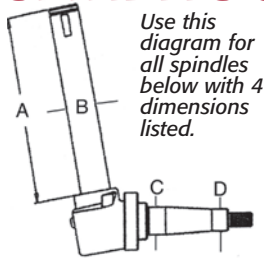

SPINDLES & WHEEL BEARINGS

SPINDLES & WHEEL BEARINGS

**WE STOCK
USED SPINDLES**
**Call For Bearings,
Bushings &
Thrust Washers!**

Our spindles are made of high grade alloy steel & assembled to exact specifications. All spindles are designed to meet or exceed OEM specifications.

Our wheel bearing kits include an inner cone, inner cup, outer cone, outer cup, seal & sleeve.

CASE / IH / CASE IH