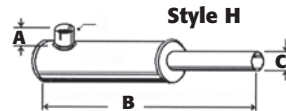

EXHAUST SYSTEM PARTS

MUFFLERS, (continued)

See Pages 451-452 for
Muffler Clamps, Rain Caps
and Exhaust Stacks

CASE / IH / CASE IH

International/Case IH Models	Replaces OEM No.	Style	Mount	(B) Length/Shell	(A) Inlet I.D.	(C) Outlet O.D.	Item No.	Price
W-9 gas; WD-9 diesel; T-9 gas; TD9 & TD14 diesel; 600 & 650 w/C350 gas or D350 D350 diesel	303973R91 264117R92 637661C1	A	Vertical	22" 6"	3-1/8"	3"	100809	$35.00
706 w/D310 diesel	384346R91	A	Vertical	34" 5-1/2"	2-3/8"	2-1/2"	100810	$35.00
706 w/C263 gas, 806 w/C301 gas or D361 diesel	384345R1 384345R91	A	Vertical	34" 5-1/2"	2-15/16"	3"	100811	$40.00
660 w/C263 gas	376352R91	A	Vertical	29" 4-1/4"	2-3/8"	2-1/2"	100812	$28.00
706 & 756 w/D310 diesel;								
826 w/D358 diesel	398512R2	A	Vertical	40" 6"	2-15/16"	3"	100814	$47.00
666, 686, 706 w/C200 gas or D239 diesel	370664R1	A	Vertical	29" 5-1/2"	2-3/8"	2-1/2"	100815	$33.00
666, 686, Hydro 70, Hydro 86, 706, 766 all w/C263 & C291 gas; 706 w/D310 diesel; 806 w/C301 gas or D361 diesel;	530578R4 570578R3	C	Vertical	34" Oval	2-15/16"	3"	100824	$100.00
826 & 856 w/C301 gas; 856 w/D407 diesel								
706 w/C263 or C291 gas/LP; 756 w/C291 gas/LP; 856 w/C301 gas/LP	398511R1	A	Vertical	34", 6" Shell	2-15/16"	3"	100816	$47.00
706, 756 w/D301 diesel;								
826 w/D358 diesel	530880R4	C	Vertical	42", Oval Shell	2-15/16"	3"	100819	$100.00
766 w/D361 diesel; 966 w/D414 diesel;								
H100 w/D-436 diesel	534546R91	C	Vertical	50", Oval Shell	3-3/16"	3"	100822	$100.00
1086, 1486, 1586	103978C2	C	Horizontal	13-1/2", Oval Shell	3-5/8"	3-1/4"	104555	$160.00
1086, 1486, 1586, 5088, 5288, 5488	144057C5	C	Horizontal	18" Oval Shell	3-1/2"	3-1/2"	120173	$286.00
1468, 1568	538148R1, 538426R1			Includes 2 mufflers, 2 extenders, 2 rain caps, 2 clamps			114840	$180.00
1026 (D-407 diesel); 1206 (DT-361 diesel);								
1256, 1456 (DT-407 Diesel)	530577R1	C	Vertical	38", Oval Shell	3-3/4"	3-1/2"	100818	$105.00
1066 (DT-414 diesel);	534546R6							
1466 (DT-436 diesel)	534546R3	C	Vertical	44", Oval Shell	3-3/4"	3-1/2"	100823	$105.00
1394, 1494 all diesel	K262844 K301289 K301290 K306484	A	Vertical	44", 14"	2-1/4"	2-1/4"	100288	$91.00
5130, 5140, 5230, 5240, 5250	87704568, A184515, A184475, V2682164		Horizontal	20" Oval Shell	3"	3"	118281	$229.00

MILLIONS OF USED PARTS • 7 SALVAGE YARDS • ONE YEAR WARRANTY