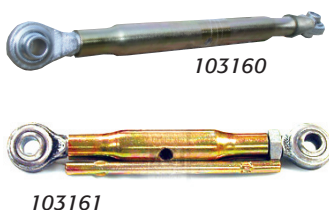

TOP LINKS, UNIVERSAL