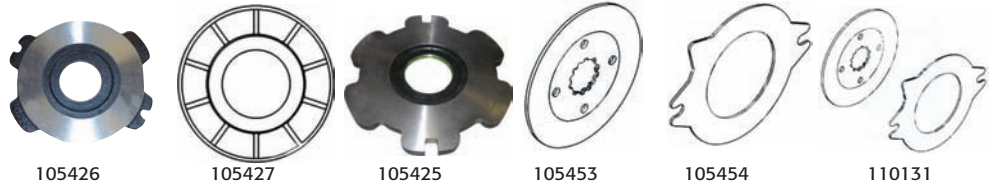

BRAKE SYSTEM PARTS

BRAKE PARTS FOR IH & CASE IH

105426 105427 105425 105453 105454 110131

CASE / IH / CASE IH