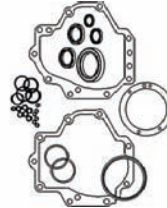

PTO SEAL & GASKET