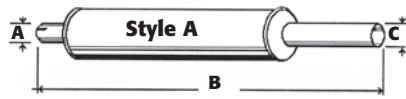

EXHAUST SYSTEM PARTS

MUFFLERS, (continued)

See Pages 451-452 for
Muffler Clamps, Rain Caps
and Exhaust Stacks

CASE / IH / CASE IH

International/Case IH Models	Replaces OEM No.	Style	Mount	(B) Length/Shell	(A) Inlet I.D.	(C) Outlet O.D.	Item No.	Price
W-9 gas; WD-9 diesel; T-9 gas; TD9 & TD14 diesel; 600 & 650 w/C350 gas or D350 D350 diesel	303973R91 264117R92 637661C1	A	Vertical	22" 6"	3-1/8"	3"	100809	$35.00
706 w/D310 diesel	384346R91	A	Vertical	34" 5-1/2"	2-3/8"	2-1/2"	100810	$35.00
706 w/C263 gas, 806 w/C301 gas or D361 diesel	384345R1 384345R91	A	Vertical	34" 5-1/2"	2-15/16"	3"	100811	$40.00
660 w/C263 gas	376352R91	A	Vertical	29" 4-1/4"	2-3/8"	2-1/2"	100812	$28.00
706 & 756 w/D310 diesel;								
826 w/D358 diesel	398512R2	A	Vertical	40" 6"	2-15/16"	3"	100814	$47.00
666, 686, 706 w/C200 gas or D239 diesel	370664R1	A	Vertical	29" 5-1/2"	2-3/8"	2-1/2"	100815	$33.00
666, 686, Hydro 70, Hydro 86, 706, 766 all w/C263 & C291 gas; 706 w/D310 diesel; 806 w/C301 gas or D361 diesel;	530578R4 570578R3	C	Vertical	34" Oval	2-15/16"	3"	100824	$100.00
826 & 856 w/C301 gas; 856 w/D407 diesel								
706 w/C263 or C291 gas/LP; 756 w/C291 gas/LP; 856 w/C301 gas/LP	398511R1	A	Vertical	34", 6" Shell	2-15/16"	3"	100816	$47.00
706, 756 w/D301 diesel;								
826 w/D358 diesel	530880R4	C	Vertical	42", Oval Shell	2-15/16"	3"	100819	$100.00
766 w/D361 diesel; 966 w/D414 diesel;								
H100 w/D-436 diesel	534546R91	C	Vertical	50", Oval Shell	3-3/16"	3"	100822	$100.00
1086, 1486, 1586	103978C2	C	Horizontal	13-1/2", Oval Shell	3-5/8"	3-1/4"	104555	$160.00
1086, 1486, 1586, 5088, 5288, 5488	144057C5	C	Horizontal	18" Oval Shell	3-1/2"	3-1/2"	120173	$286.00
1468, 1568	538148R1, 538426R1			Includes 2 mufflers, 2 extenders, 2 rain caps, 2 clamps			114840	$180.00
1026 (D-407 diesel); 1206 (DT-361 diesel);								
1256, 1456 (DT-407 Diesel)	530577R1	C	Vertical	38", Oval Shell	3-3/4"	3-1/2"	100818	$105.00
1066 (DT-414 diesel);	534546R6							
1466 (DT-436 diesel)	534546R3	C	Vertical	44", Oval Shell	3-3/4"	3-1/2"	100823	$105.00
1394, 1494 all diesel	K262844 K301289 K301290 K306484	A	Vertical	44", 14"	2-1/4"	2-1/4"	100288	$91.00
5130, 5140, 5230, 5240, 5250	87704568, A184515, A184475, V2682164		Horizontal	20" Oval Shell	3"	3"	118281	$229.00

MILLIONS OF USED PARTS • 7 SALVAGE YARDS • ONE YEAR WARRANTY