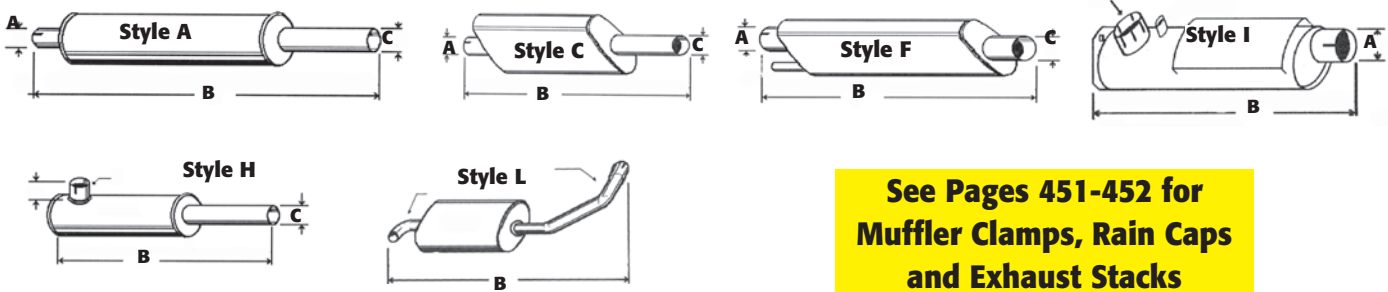

CASE / IH / CASE IH

MUFFLERS

MUFFLERS

See Pages 451-452 for
Muffler Clamps, Rain Caps
and Exhaust Stacks

CASE / IH / CASE IH

| J.I. Case Models/Description | Replaces OEM No. | Style | Mount | Overall Length (B) | Shell Diameter | Inlet I.D. (A) | Outlet O.D. (C) | Item No. | Price |
|----------------------------------------------------------------------------------------------------------------------------------------------------------|----------------------------|-------|------------|--------------------|----------------|----------------|-----------------|----------|----------|
| C, CC, CL, D, DC, DE, DL, DIM, DS all gas (all '54-earlier); 400 gas/diesel ('55-57) | A20494 | A | Vertical | 26" | 4-1/4" | 2-1/4" | 2-1/4" | 100261 | \$31.00 |
| L, LA, LAI, LAE, LAH, LAIH all Ag & Ind gas/diesel(all '54-earlier); 500 diesel ('55-57); 900 diesel ('58-59) | 06705AB | A | Vertical | 26" | 6" | 2-3/4" | 2-3/4" | 100273 | \$31.00 |
| SC, SI, SO (Gas) | 06417AB | A | Vertical | 26" | 3-1/4" | 2-13/16" | 2-1/4" | 100263 | \$28.00 |
| V, VA, VAC, VC all gas (all '53-55); 200B, 300B, 400B, 500B all gas (all '57-59); 300, 400, 500, 600 all gas (all '53-57); 310, 350 all gas (all '54-59) | VTA2811 VTA1135 | A | Vertical | 29" | 3-1/4" | 1-15/16" | 2" | 100262 | \$25.00 |
| 200B, 210B, 211B all gas (all '57-59); 300 ('53-57); 300B, 310B, 311B (all '57-59); 410B gas/diesel ('57-59); 430 gas ('60-62) (s/n 8191147-earlier) | G13032 | A | Horizontal | 22-1/2" | 3-1/4" | 1-5/8" | 1-3/4" | 100264 | \$19.00 |
| 430 diesel ('60-66) (s/n 8262800-earlier); LCK 431 Industrial | G45264 | A | Vertical | 26" | 4-1/4" | 2-1/2" | 2-1/2" | 100265 | \$25.00 |
| 470, 570; 480, 580 both gas/diesel (both '70-later) | A39561 | C | Vertical | 33" | Oval | 2-1/2" | 2" | 100279 | \$52.00 |
| 485, 585, 684, 685, 784 all diesel | 83207C1 | C | Vertical | 46" | Oval | 2-3/8" | 2" | 100285 | \$115.00 |
| 500 gas ('55-57); 530 gas ('60-62) (s/n 81911470-earlier) | G45703 | A | Horizontal | 19" | 4-1/4" | 1-7/8" | 2" | 100268 | \$21.00 |
| 530, 630, 640, 641 gas/diesel | G45239 | A | Vertical | 29" | 4-1/4" | 2-1/2" | 2-1/2" | 100267 | \$31.00 |
| 600 gas/diesel ('57-58); 430, 530 gas ('62-69) (s/n 8191148-later); 430, 530 diesel ('60-66) (s/n 8262800-earlier); LCK 530 Industrial | G45287 | A | Horizontal | 18-1/2" | 4-1/4" | 2-1/8" | 2-1/4" | 100266 | \$23.00 |
| 600B, 610B, 611B | G45728 | A | Horizontal | 19" | 4-1/4" | 1-7/8" | 2" | 100269 | \$35.00 |
| 600B, 610B, 611B | G45727 | A | Vertical | 29" | 4-1/4" | 2-1/8" | 2-1/4" | 100270 | \$26.00 |
| 730, 730C, 830, 830C all gas/diesel | A24314 A23476 A21464 | A | Vertical | 29" | 4-1/4" | 2-1/2" | 2-1/2" | 100271 | \$28.00 |
| 730, 730C, 830, 830C all gas/diesel | A24314 | A | Vertical | 26" | 5-1/2" | 2-1/2" | 2-1/2" | 100272 | \$33.00 |
| 770, 870 both gas/diesel with heat shield | A59764 | A | Vertical | 44" | 6" | 2-3/4" | 2-3/4" | 100275 | \$52.00 |
| 930, 930CK, 940 all gas/diesel; 1030 diesel | T42286 A24103 A27105 | A | Vertical | 32" | 5-1/2" | 2-3/4" | 2-3/4" | 100274 | \$36.00 |
| 970, 1070 both gas/diesel with heat shield | A59765 | A | Vertical | 44" | 6" | 2-3/4" | 2-3/4" | 100276 | \$57.00 |
| 970, 1070 both gas/diesel | A59765 | C | Vertical | 44" | Oval | 2-3/4" | 2-3/4" | 100277 | \$80.00 |
| 1170, 1175, 1270 with D451T diesel eng; 1370 w/D504T diesel engine | A64990 | A | Vertical | 42" | 5-1/2" | 3-1/2" | 3-1/2" | 100278 | \$48.00 |
| T194 diesel | K201333 K304290 | B | Vertical | 45", 16" Shell | | 2" Bell | 2" | 100286 | \$103.00 |
| 1294 diesel | K302951 | B | Vertical | 37", 16" | | 2-1/4" | 2-1/4" | 100287 | \$96.00 |
| 1594 diesel | K203563 K304708 | B | Vertical | 50"/24" | | 2-1/4" | 2-1/4" | 100289 | \$103.00 |
| T210 diesel, 885 diesel, 990 (s/n E51144-earlier) | K928712 | C | Vertical | 37" | Oval | 1-7/8" | 1-3/4" | 100280 | \$53.00 |
| T370 with D504T engine & aspirator tube in base & 2-bolt flange | A66780 | F | Vertical | 29" | Oval | 3-1/2" | 4-1/8" | 100281 | \$192.00 |
| T370 (heavy-duty) (does not include curved extension; aspirator tube in base) | A66780 | F | Vertical | 29" | Oval | 3-1/2" | 4-1/8" | 114770 | \$290.00 |
| T470 w/clamp & 12" curved extender (heavy-duty) | T51489 T39189 | | | | | | | 114765 | \$189.00 |
| T570 w/ D504T engine & 1" aspirator tube | A135881 | F | Vertical | 28-1/2" | Oval | 3-1/2" | 4-1/8" | 100282 | \$192.00 |
| T570 (heavy-duty) | | | | | | | | 114764 | \$236.00 |
| 2090, 2094, 2290, 2294 all diesel | A147065 | I | Vertical | 31" | Oval | 3-1/2" | 4-1/8" | 100283 | \$203.00 |
| 2094 diesel | A160176 | B | Vertical | 29-1/2", 26" Shell | Plate | | 3-1/8" | 100292 | \$210.00 |