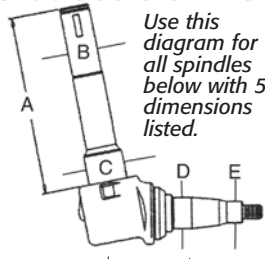

SPINDLES & WHEEL BEARINGS

SPINDLES & WHEEL BEARINGS

**WE STOCK
USED SPINDLES**
**Call For Bearings,
Bushings &
Thrust Washers!**

Our spindles are made of high grade alloy steel & assembled to exact specifications. All spindles are designed to meet or exceed OEM specifications.

Our wheel bearing kits include an inner cone, inner cup, outer cone, outer cup, seal & sleeve.

CASE / IH / CASE IH